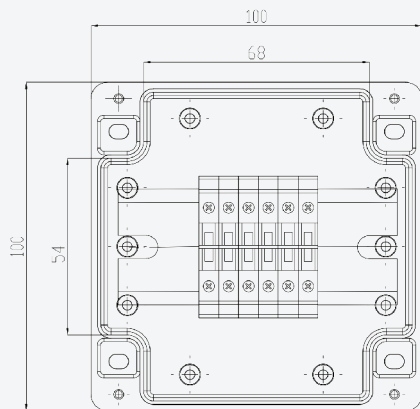

Commercial Junction Box with Knock outs

Heat Trace provide commercial junction boxes that are suitable for Non-Hazardous loactions. These boxes are manufactured from Polycarbonate and can be installed even under harsh ambient conditions. These boxes may be used for direct termination of power cables and electrical heat tracing cables. A maximum of 3 heat tracing cables can be connected to a single junction box.

RATINGS/SPECIFICATIONS

Dimensions:	102 x 100 x 60mm
Ingress Protection:	IP67
Area of use:	Non-Hazardous (indoor and outdoor)
Knock outs:	7 x M20 / M25
Base:	Grey Polycarbonate
Lid:	Grey Polycarbonate
Impact resistance:	IK 10
Ambient temperature range:	-40°C to 85°C
Voltage:	250V AC maximum
Max. conductor size:	0 - 4mm ²
Current rating:	32A
Weight:	400g approx.

Features

- ◆ Compact Size
- ◆ Clip On terminals
- ◆ Control cable connection up to 4mm²
- ◆ Knock outs on each side of junction box
- ◆ CE marked

FRONT VIEW WITHOUT LID

BOTTOM VIEW